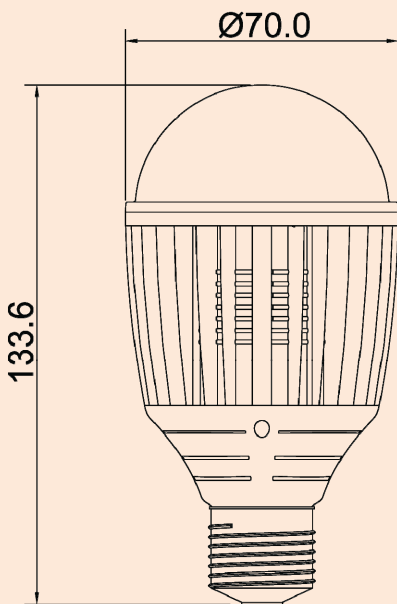

We stock the E26 base bulb. Other sizes are available by special order in multiples of 30 pieces.

Please email us at Sales@TheLEDLight.com or call us at 1-775-841-4490. Sales office hours are Monday through Friday, 9AM to 3PM Pacific Time (US)

Mechanical Dimension (mm)

B22

E26

E27