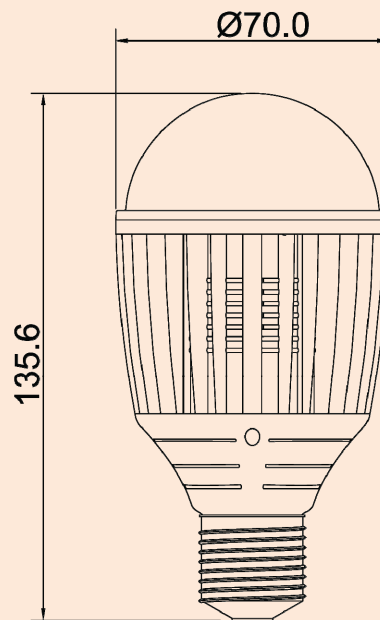

We stock the E26 base bulb. Other sizes are available by special order in multiples of 30 pieces.

Please email us at Sales@TheLEDLight.com or call us at 1-775-841-4490. Sales office hours are Monday through Friday, 9AM to 3PM Pacific Time (US)

Mechanical Dimension (mm)

B22

E26

E27