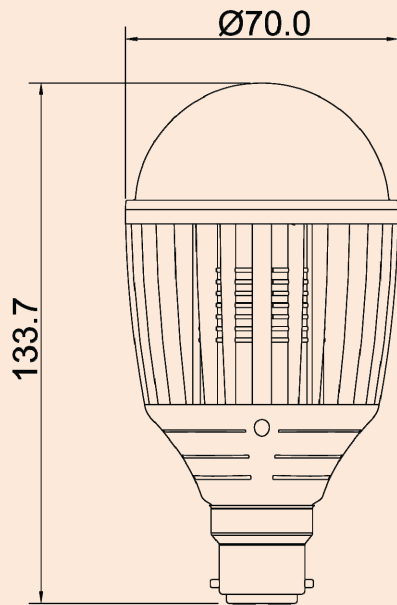

We stock the E26 base bulb. Other sizes are available by special order in multiples of 30 pieces.

Please email us at Sales@TheLEDLight.com or call us at 1-775-841-4490. Sales office hours are Monday through Friday, 9AM to 3PM Pacific Time (US)

Mechanical Dimension (mm)

B22

E26

E27