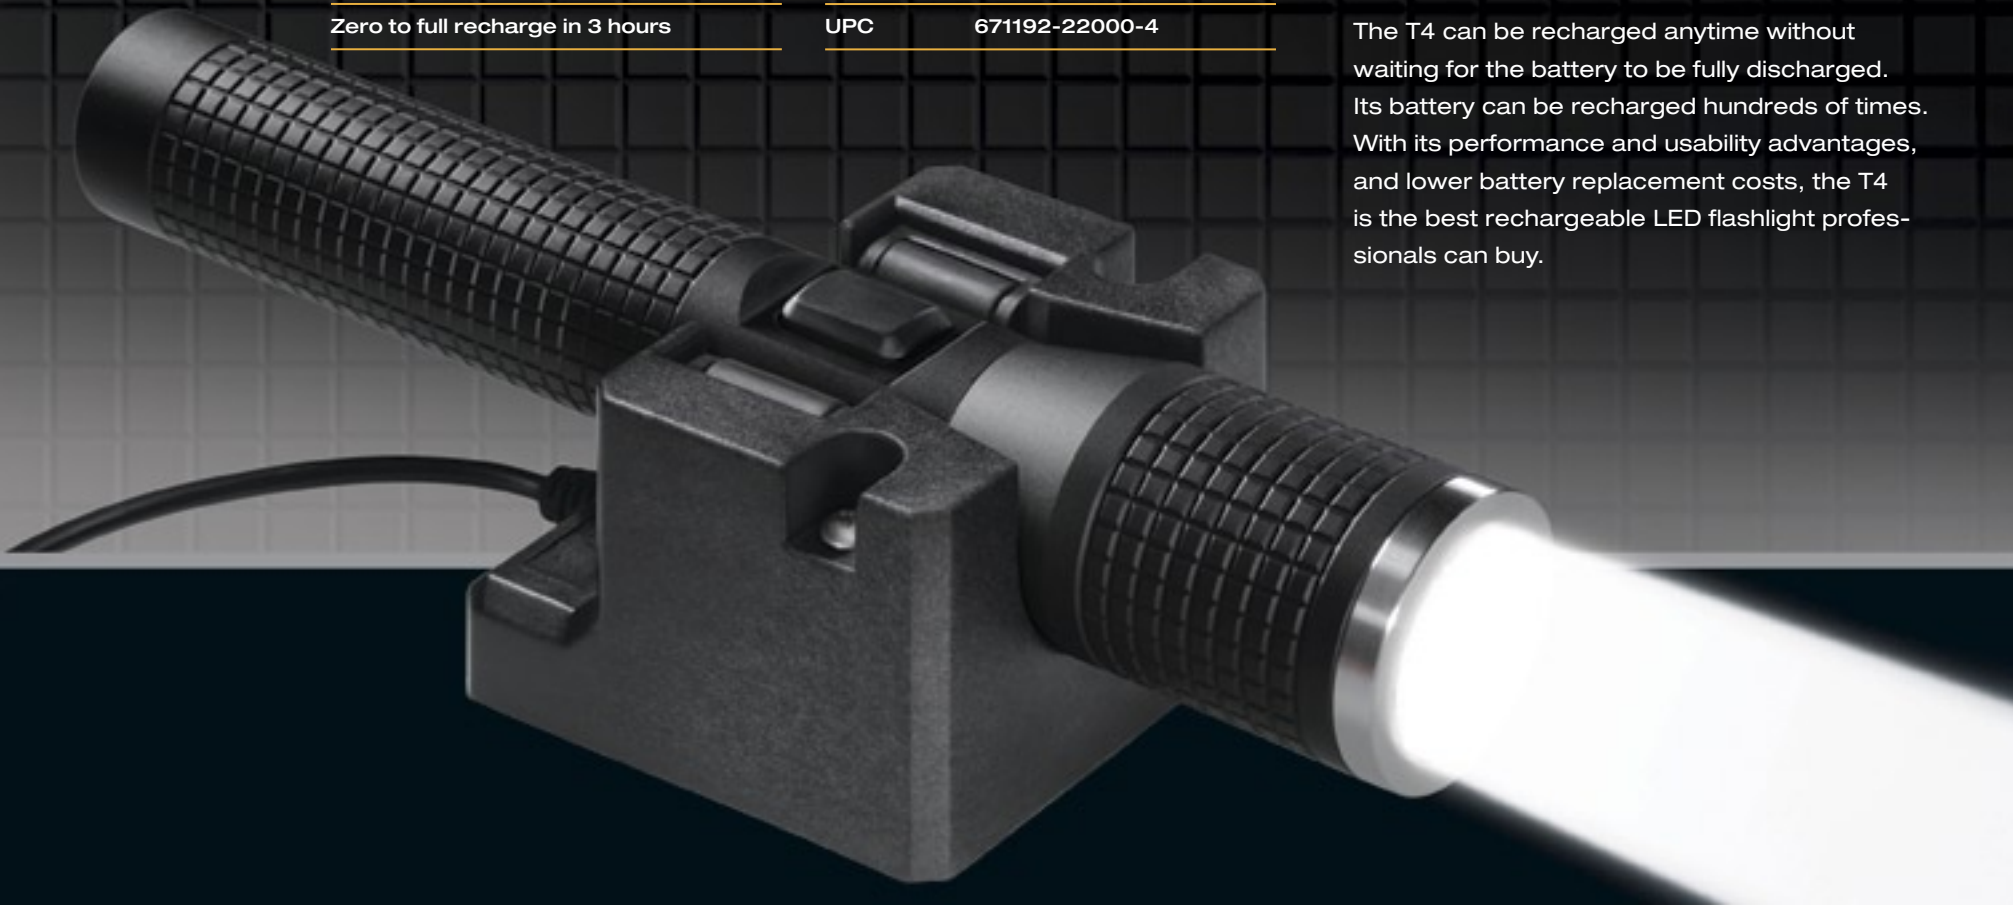

Up to 300' effective range

Zero to full recharge in 3 hours

Includes charger cradle plus power supplies for AC and DC charging

Mid-body switch—located for optimal control; press for momentary on, click for constant on/off

ORDERING INFORMATION

MODEL T4-WB

UPC 671192-22000-4

The only dedicated rechargeable LED duty light

The INOVA T4 offers major benefits over competing rechargeables: it provides up to two times the burn time (up to 2 hours of constant, non-dimming output), recharges in about one-quarter of the time and projects light up to 300'.

The T4 can be recharged anytime without waiting for the battery to be fully discharged. Its battery can be recharged hundreds of times. With its performance and usability advantages, and lower battery replacement costs, the T4 is the best rechargeable LED flashlight professionals can buy.

- 1 Engineered spring-loaded rollers hold flashlight securely while offering ease of insertion/removal
- 2 Gold-plated charging contacts prevent reverse charging
- 3 Blue LED indicates recharge state
- 4 Nylon and glass fiber composite is strong and resilient