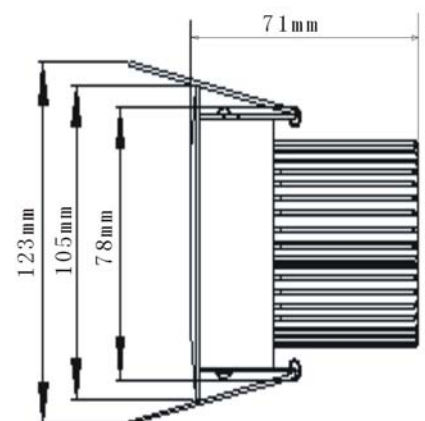

Product Characteristics:

7 x 1 W

- Dimension(mm) : $\Phi 105 \times 71$
- Main material Anodized aluminum
- Power consumption(W) $7 \pm 5\%$
- Input current(mA) $330 \pm 5\%$
- Input voltage(V) : 85-260
- LED quantity(Pcs) : 7
- Color : White / Warm white
- Luminous flux(Lm) : $550 \pm 5\%$
- Color temperature(K) : (w)6000-6500/(ww)2800-3300
- Life expectancy(h) : 50000 2 year pro-rated warranty

Product Characteristics:

3x3W

- Dimension(mm) : $\Phi 90 \times 107.5$
- Main material Anodized aluminum
- Power consumption(W) $9 \pm 5\%$
- Input current(mA) $450 \pm 5\%$
- Input voltage(V) : 85-260
- LED quantity(Pcs) : 3
- Color : White / Warm white
- Luminous flux(Lm) : $450 \pm 5\%$
- Color temperature(K) : (w)6000-6500/(ww)2800-3300
- Life expectancy(h) : 50000, 2 year prorated warranty