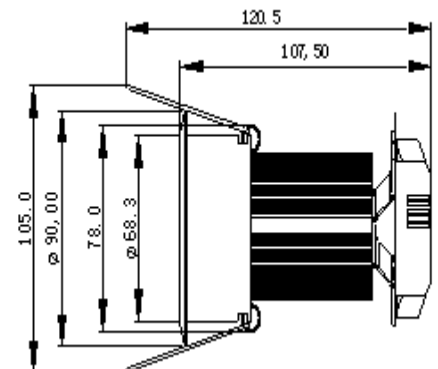

Product Characteristics:

7 x 1 W

- Dimension(mm) : $\Phi 105 \times 71$
- Main material Anodized aluminum
- Power consumption(W) $7 \pm 5\%$
- Input current(mA) $330 \pm 5\%$
- Input voltage(V) : 85-260
- LED quantity(Pcs) : 7
- Color : White / Warm white
- Luminous flux(Lm) : $550 \pm 5\%$
- Color temperature(K) : (w)6000-6500/(ww)2800-3300
- Life expectancy(h) : 50000 2 year pro-rated warranty

Product Characteristics:

3x3W

- Dimension(mm) : $\Phi 90 \times 107.5$
- Main material Anodized aluminum
- Power consumption(W) $9 \pm 5\%$
- Input current(mA) $450 \pm 5\%$
- Input voltage(V) : 85-260
- LED quantity(Pcs) : 3
- Color : White / Warm white
- Luminous flux(Lm) : $450 \pm 5\%$
- Color temperature(K) : (w)6000-6500/(ww)2800-3300
- Life expectancy(h) : 50000, 2 year prorated warranty